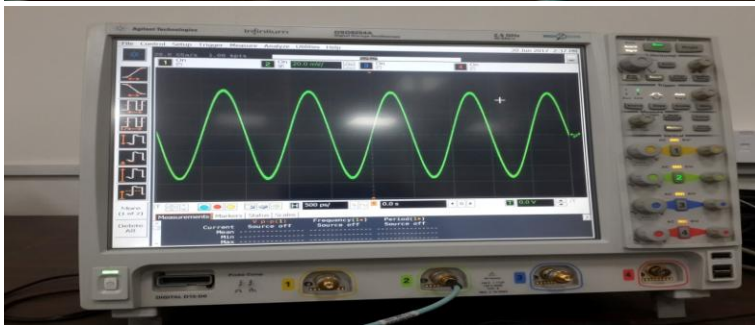

IAC 2017: RF Characterization Facility

Applications to Radio Astronomy Instrumentation

Hand-Held Rugged Spectrum Analyzer for outdoor use: 100 kHz to 7 GHz, 50 Ohm N-Type connectors, Preamplifier upto 7 GHz, Built-in GPS Antenna, Built-in GPS receiver – for location tracking